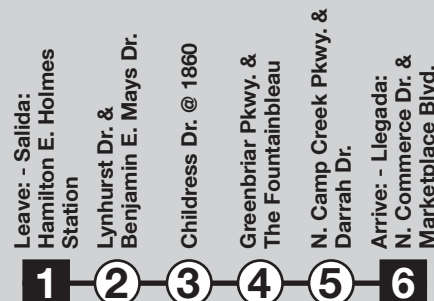

NORTHBOUND - DIRECCION NORTE

Table of departure times for northbound trips Monday-Friday, listing times at various stops from 4:07 to 11:23.

SOUTHBOUND - DIRECCION SUR

Table of departure times for southbound trips Monday-Friday, listing times at various stops from 5:10 to 11:50.

All trips are Lift Equipped. Tenemos levante motorizado en todos los autobuses. P.M. times are shown in Bold - Tiempo P.M. está en letras negras.