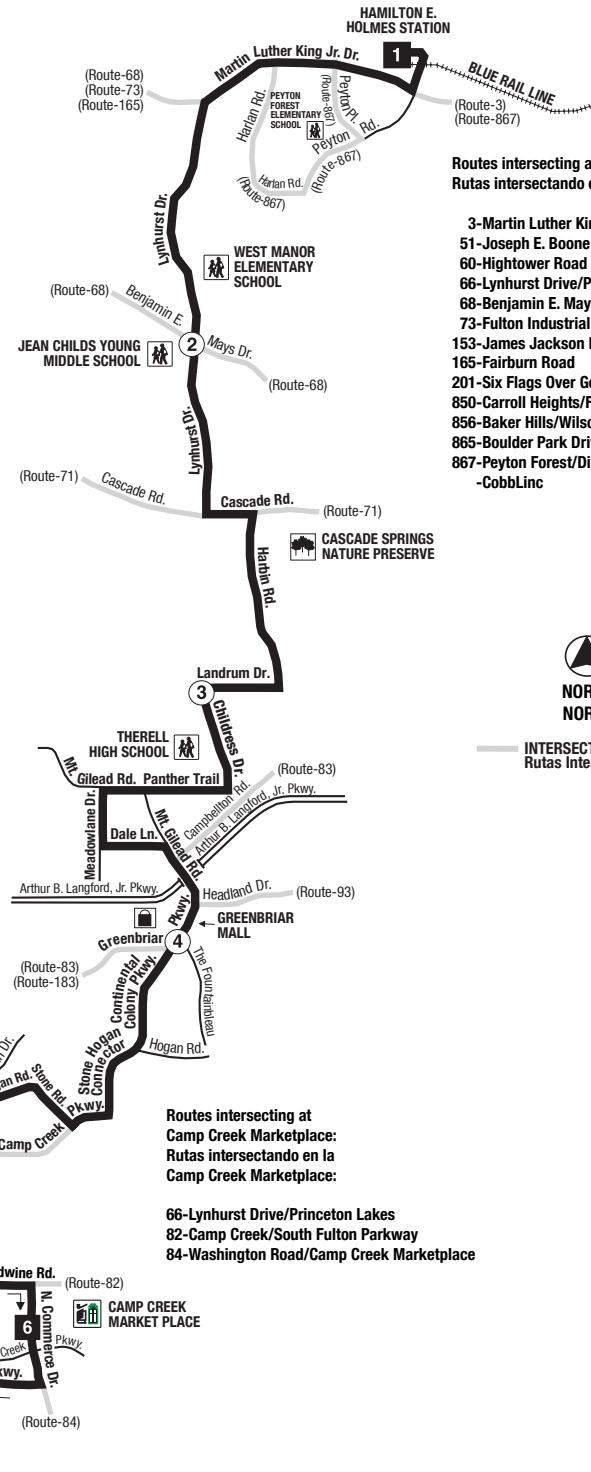

- List of intersecting routes at Hamilton E. Holmes Station, including Martin Luther King Jr. Drive/Auburn Avenue, West Manor Elementary School, and others.

INTERSECTING ROUTES Rutas Intersectando

NORTHBOUND - DIRECCION NORTE

Table of departure times for northbound trips Monday-Friday, listing times at various stops from 4:07 to 11:23.

SOUTHBOUND - DIRECCION SUR

Table of departure times for southbound trips Monday-Friday, listing times at various stops from 5:10 to 11:50.

All trips are Lift Equipped. Tenemos levante motorizado en todos los autobuses. P.M. times are shown in Bold - Tiempo P.M. está en letras negras.

NORTHBOUND - DIRECCION NORTE

Table of departure times for northbound trips Saturday, listing times at various stops from 4:48 to 11:26.

SOUTHBOUND - DIRECCION SUR

Table of departure times for southbound trips Saturday, listing times at various stops from 5:50 to 12:36.

All trips are Lift Equipped. Tenemos levante motorizado en todos los autobuses. P.M. times are shown in Bold - Tiempo P.M. está en letras negras.